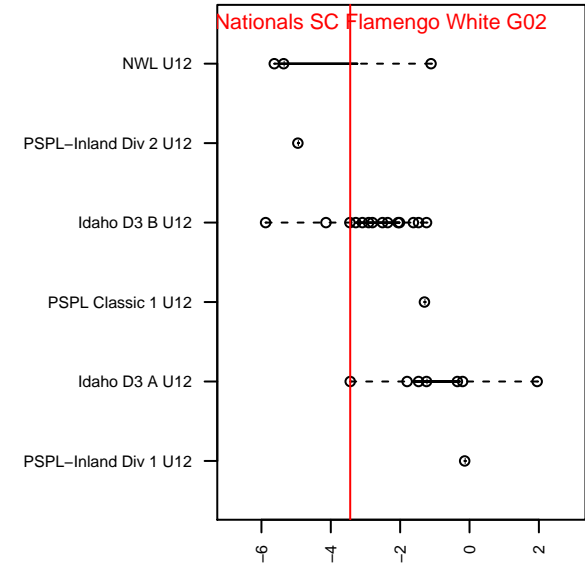

# Boise Nationals SC Flamengo White G02

Boise Nationals  
 Boise, ID  
 G02 total strength=463  
 attack=0.36 defense=0.27  
 fall league = Idaho D3 A U12  
 spr league = Spr Idaho D3 U12 Bracket B EAST

alt names used:  
 BNSC FLAMENGO WHITE  
 BNSC FLAMENGO WHITE (ID)  
 BNSC FLAMENGO WHITE  
 BNSC FLAMENGO WHITE

Venues played:  
 2014 Idaho D3 A U12  
 2014 GEM State Challenge U12G North U12  
 2014 FC Nova Fall Showcase U11/U12G Puma  
 2014 Spr Idaho D3 U12 Bracket B EAST U12

**Boise Nationals SC Flamengo White G02**  
 Dots are actual minus expected GF (blue circles) and GA (red triangles).  
 Blue line is smoothed change in attack strength. Red is smoothed change in defense strength.

**attack and defense variance (black dot)  
relative to other teams  
and top 10 in region**

**attack and defense rating  
relative to others at age  
and all opponents in last 13 months**

**Performance relative to 13 month average**